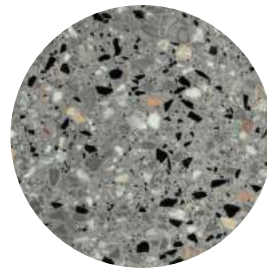

## Applications

Interior

Wall Tile

## Colors

Giudecca

La Fenice

Murano

Railto

San Marco

## Sizes

12" x 13" Hex

32" x 32"