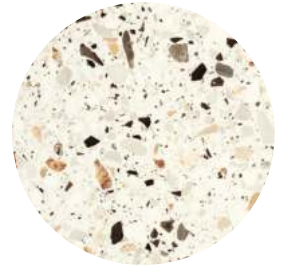

## Applications

Interior

Wall Tile

## Colors

Giudecca

La Fenice

Murano

Railto

San Marco

## Sizes

12" x 13" Hex

32" x 32"