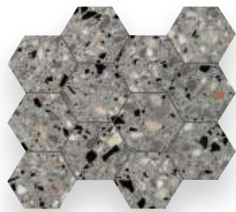

## Applications

Interior

Wall Tile

## Colors

Giudecca

La Fenice

Murano

Railto

San Marco

## Sizes

12" x 13" Hex

32" x 32"