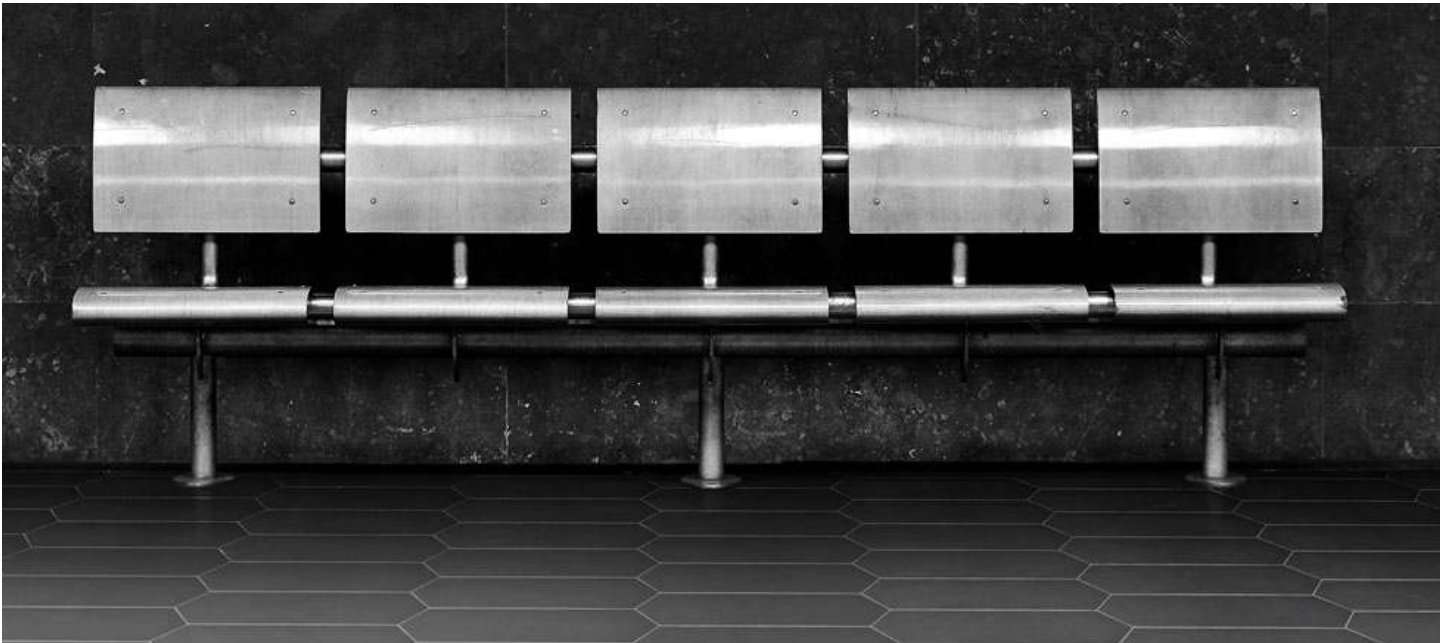

Interior

Floor

Terra

Cielo

Mare

Sizes

4" x 12"