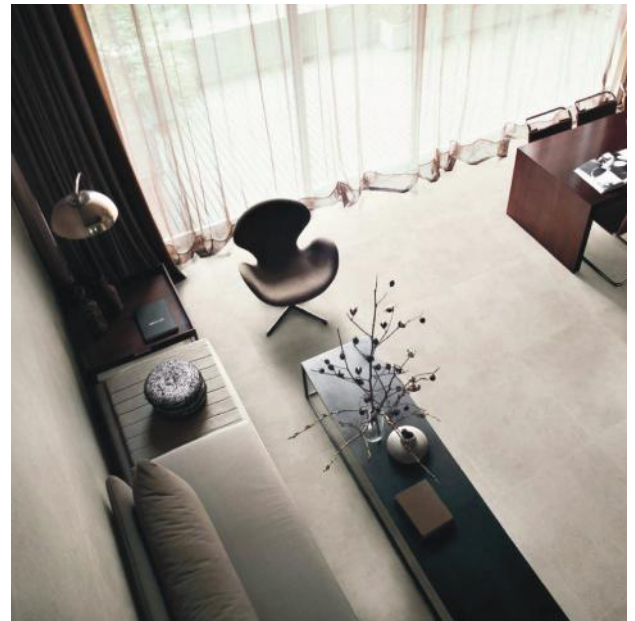

Beige

Grigio

Sizes

16" x 32"
Struttura

16" x 32"

24" x 36" x 2cm

2" x 2" Mosaic

Technical Data